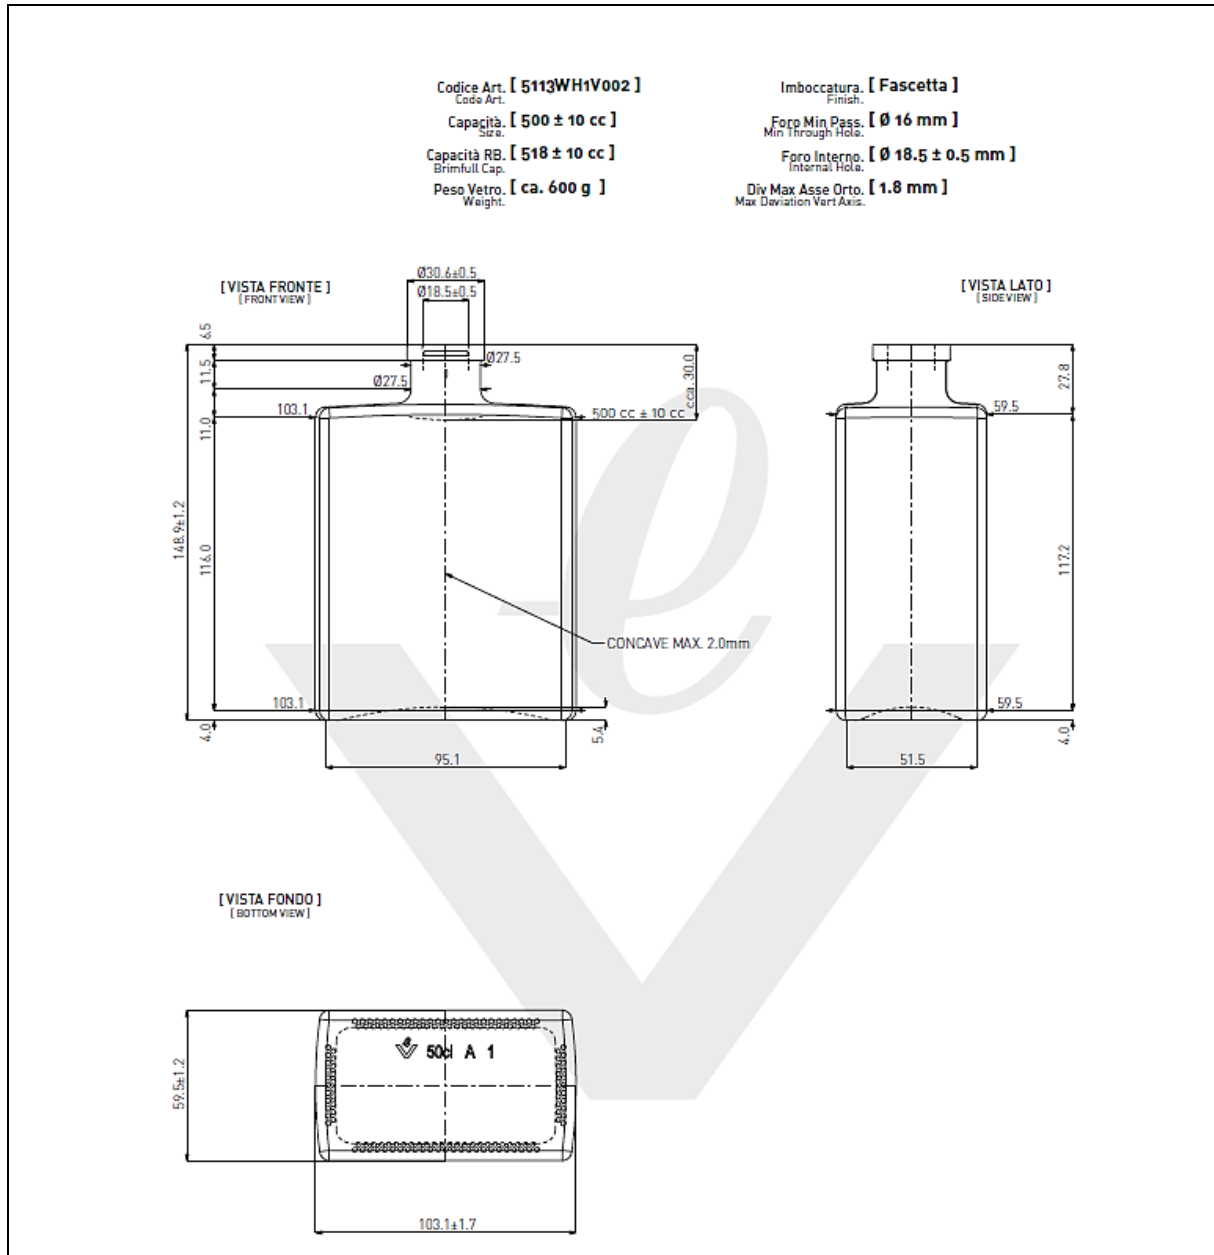

TECHNICAL DRAWING

PRODUCT	Capri 500cc 600g 06-08 E
PRODUCT CODE	

PRODUCT SPECIFICATION DETAILS:

Date of Drawing	
Scale	Not to scale
Glass weight (g) (Approx)	
Finish	
Additional Information	
Material composition	
Material recyclable?	