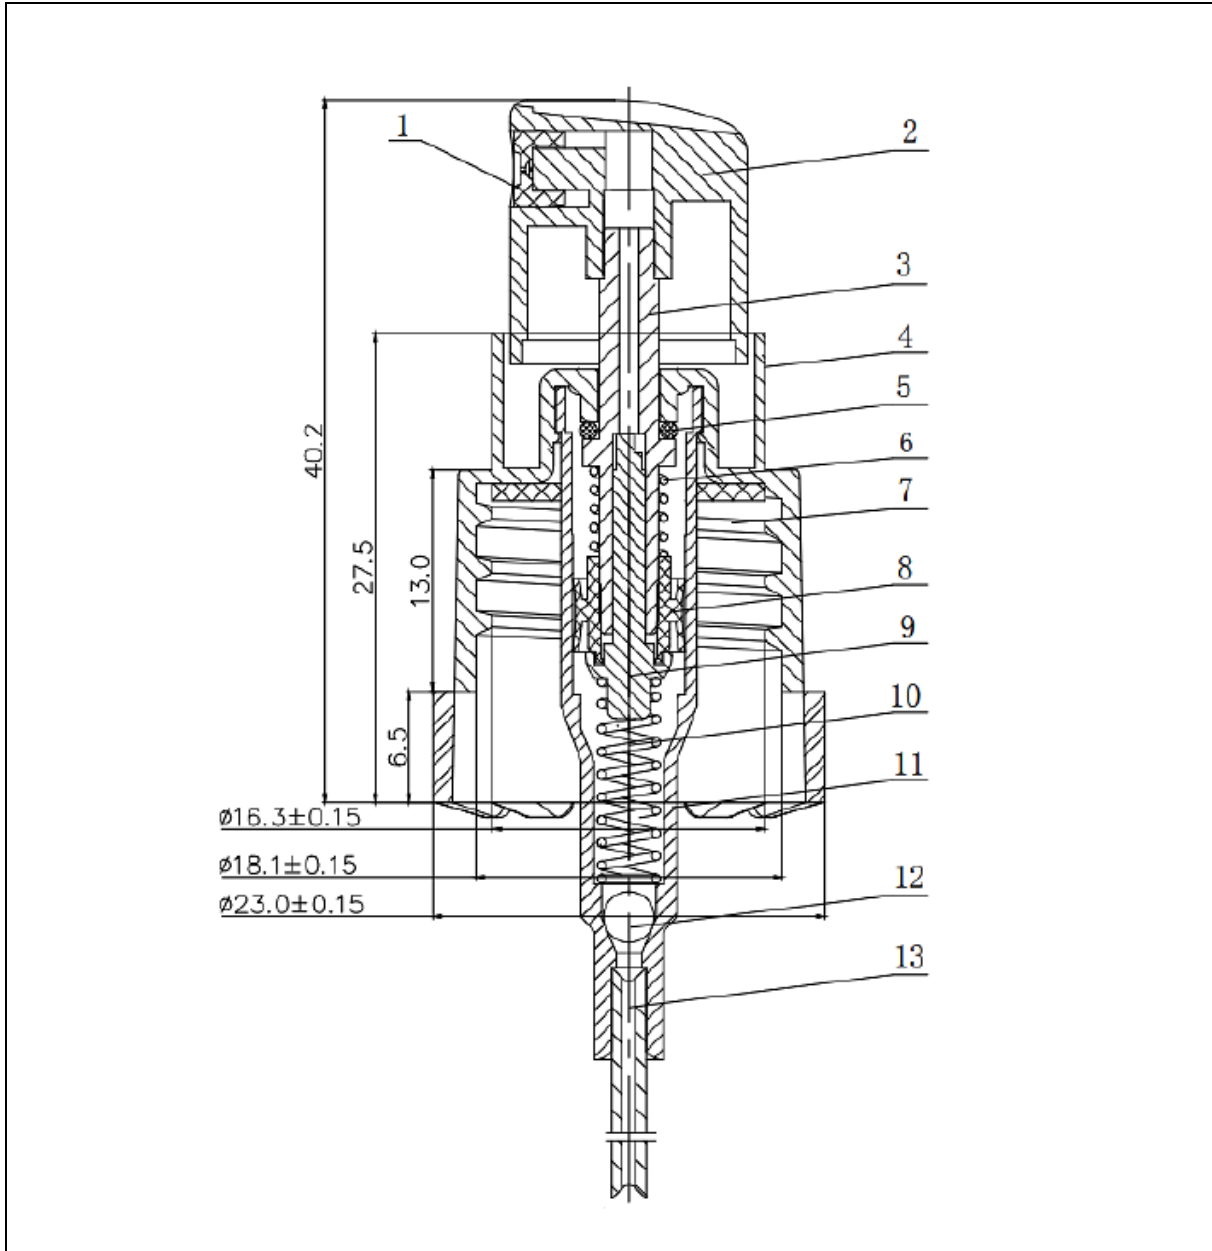

## TECHNICAL DRAWING

<b>PRODUCT</b>	018CABTE-100 Technical data sheet v1
<b>PRODUCT CODE</b>	

### PRODUCT SPECIFICATION DETAILS:

<b>Date of Drawing</b>	
<b>Scale</b>	Not to scale
<b>Glass weight (g) (Approx)</b>	
<b>Finish</b>	
<b>Additional Information</b>	
<b>Material composition</b>	
<b>Material recyclable?</b>	