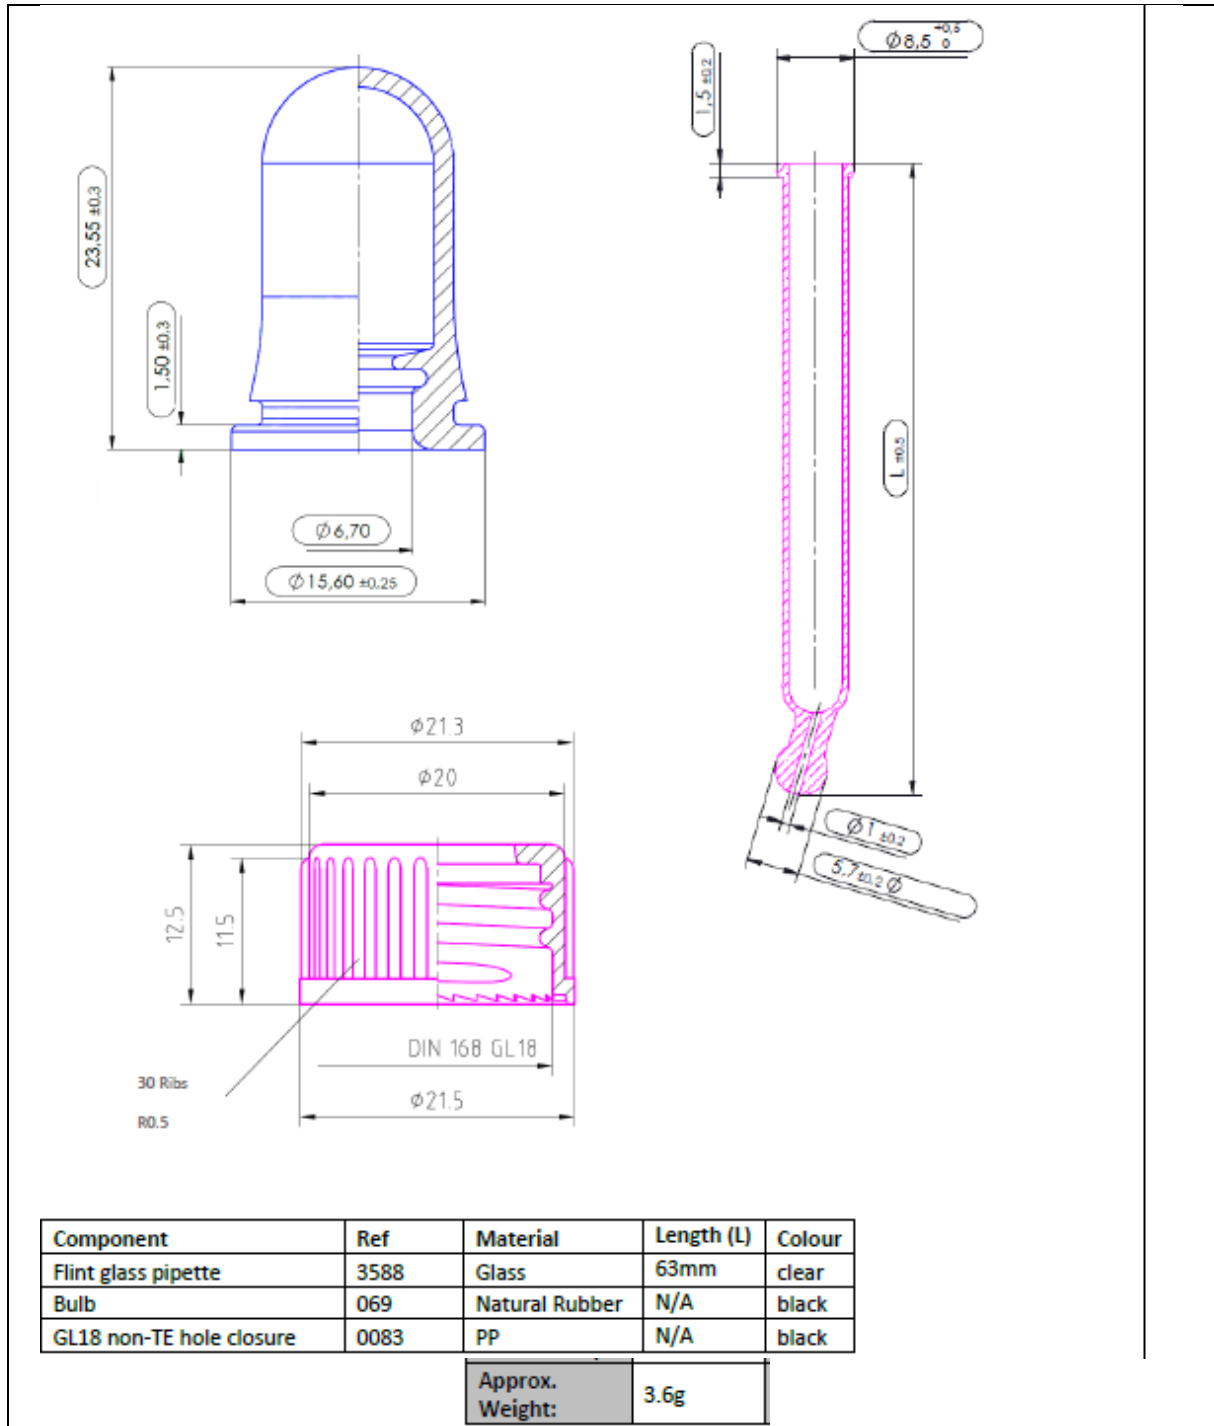

TECHNICAL DRAWING

PRODUCT	Pipettes-Black-G18 15ml, 63mm-COL
PRODUCT CODE	50017 (CAP-PIP-000017)

PRODUCT SPECIFICATION DETAILS:

Date of Drawing	06/10/21
Scale	Not to scale