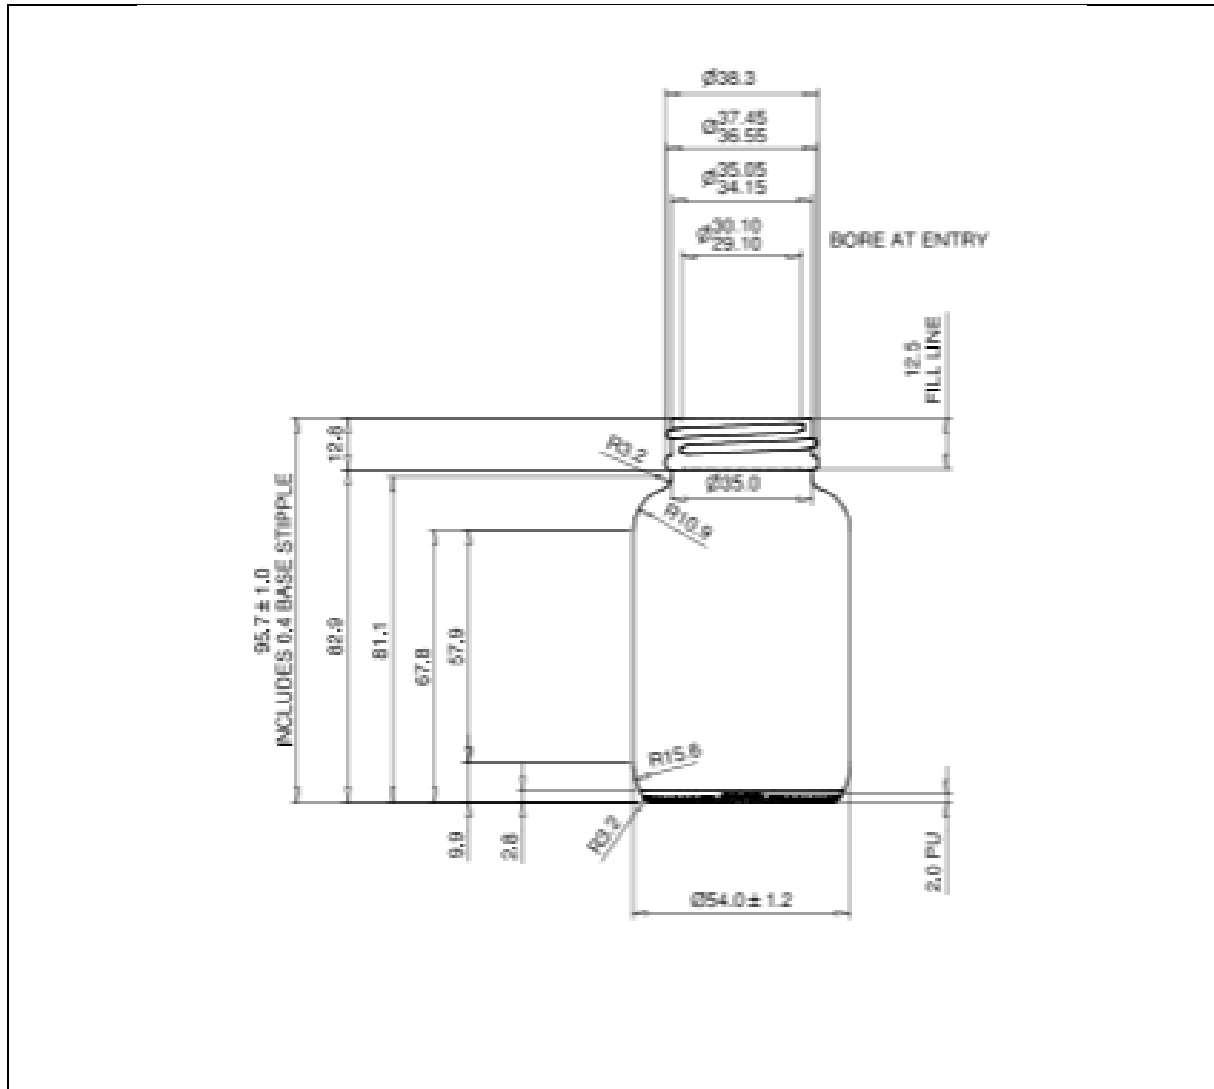

TECHNICAL DRAWING

PRODUCT	130ml Powder Jar
PRODUCT CODE	16021 (GLA-MED-000021)

PRODUCT SPECIFICATION DETAILS:

Date of Drawing	13/11/13
Scale	Not to scale
Glass weight (g) (Approx)	120g
Additional Information	Capacity 139.5ml Neck Finish R3/38
Material composition	Soda Lime Glass Type III
Material recyclable?	Yes (check with local waste collection provider)