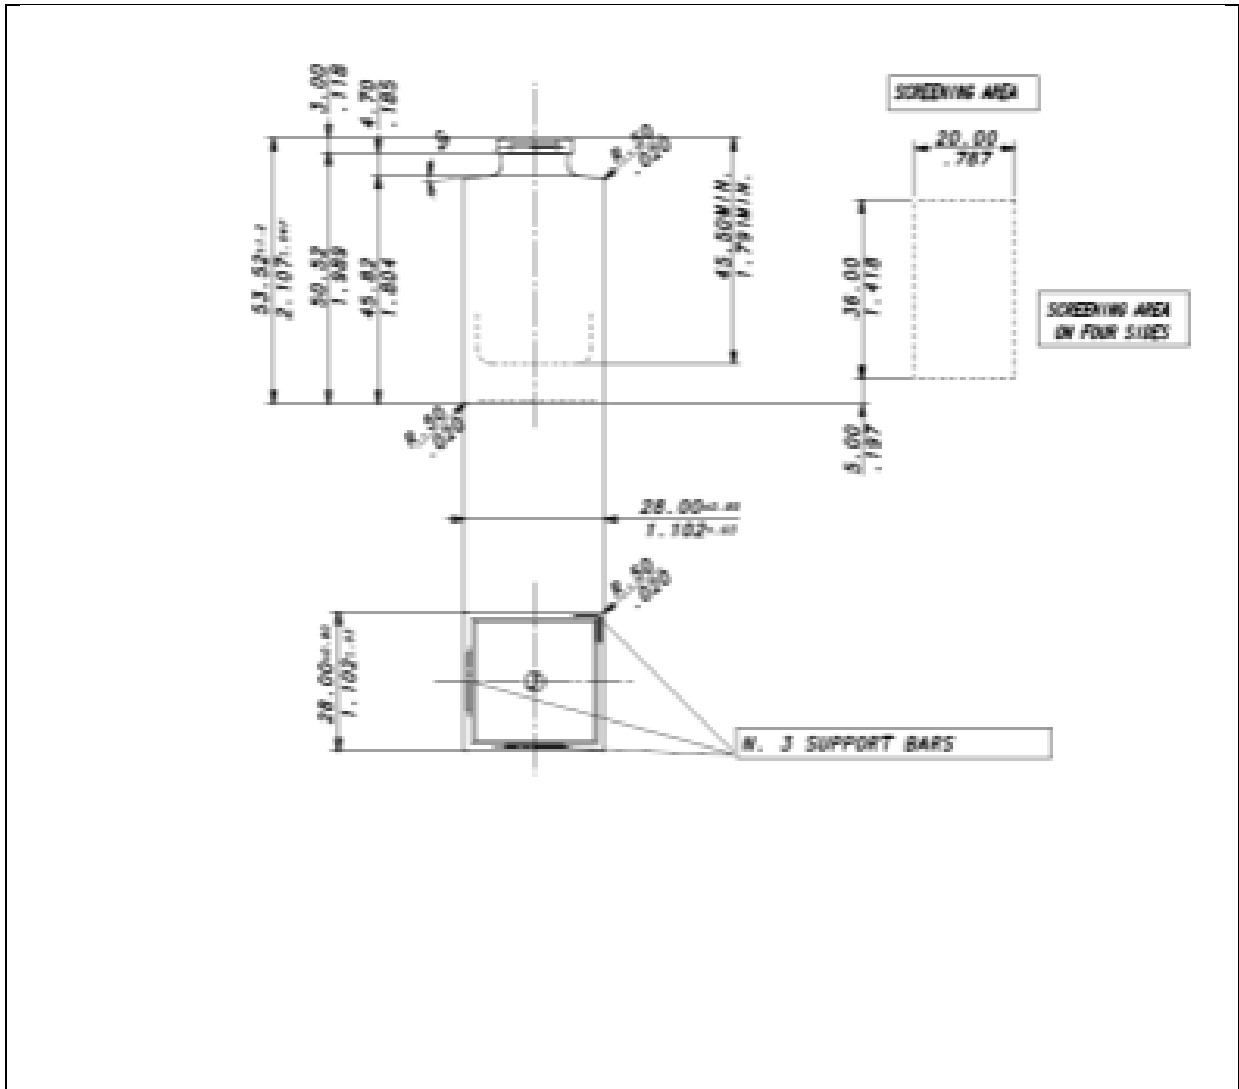

TECHNICAL DRAWING

PRODUCT	15ml Clear Klee Square Bottle
PRODUCT CODE	15001 (GLA-FRA-000001)

PRODUCT SPECIFICATION DETAILS:

Date of Drawing	24/01/08
Scale	Not to scale
Glass weight (g) (Approx)	47g
Additional Information	Capacity 18+/-2ml Neck FEA 15
Material composition	Soda Lime Glass
Material recyclable?	Yes (check with local waste collection provider)